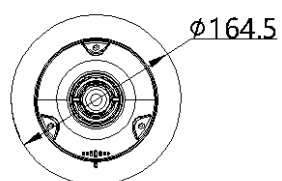

▪ **Dimension**

Unit:mm

▪ **Accessory**

▪ **Included**

DS-1618ZJ	ASW0081-122000 2W

▪ **Optional**

DS-1673ZJ	DS-1602ZJ	DS-1604ZJ-corner	DS-1660ZJ	DS-1604ZJ-pole