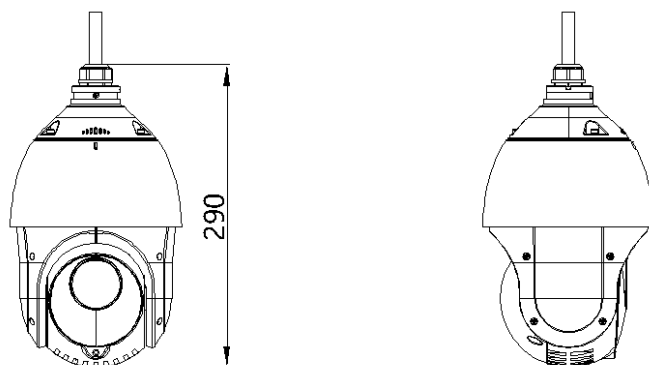

▪ **Dimension**

Unit:mm

▪ **Accessory**

▪ **Included**

DS-1618ZJ	ASW0081-122000 2W

▪ **Optional**

DS-1673ZJ	DS-1602ZJ	DS-1604ZJ-corner	DS-1660ZJ	DS-1604ZJ-pole