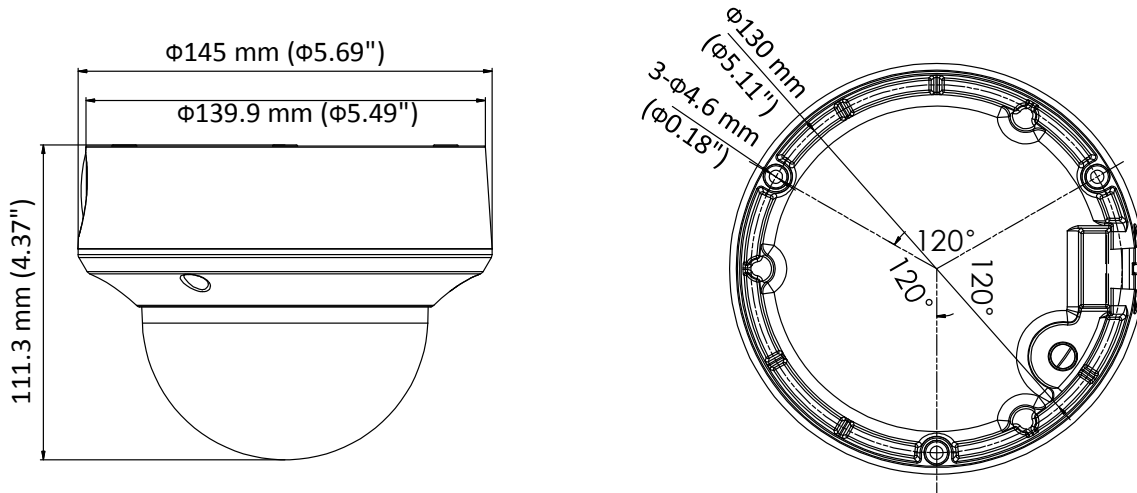

Order Models

DS-2CE5AD8T-AVPIT3ZF
DS-2CE5AD8T-VPIT3ZF

Dimension