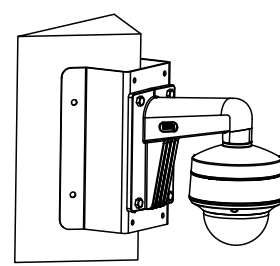

Hikvision Hong Kong
 T +852-2151-1761

Accessory

DS-1273ZJ-140-DM45

Wall mount

DS-1271ZJ-140-DM45

Pendant mount

DS-1275ZJ-SUS

Vertical pole mount

DS-1276ZJ-SUS

Corner mount

DS-1281ZJ-DM45

Inclined ceiling mount

DS-1280ZJ-DM45

Junction box

Distributed by

HIKVISION